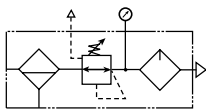

C105 Combination Units

Two Unit Combo

- 40 Micron Filter Element
- Manual Twist Drain
- Relieving Regulator
- 125 PSI (8.6 bar)
- Gauge Included

Port Size	Model Numbers
1/2"	C105-04BLBJCB
3/4"	C105-06BLBJCB

For other models refer to ordering information on next page.

A*	A†	B	C	D
C105-BL - B & D Bowls				
5.38 (136.6)	6.06 (153.9)	10.32 (262.1)	6.66 (169.2)	4.20 (106.7)
C105-BL - W Bowls				
5.38 (136.6)	6.06 (153.9)	10.44 (265.2)	6.78 (172.2)	4.20 (106.7)

Inches (mm)
 * 1/2 inch ports
 † 3/4 inch ports

Three Unit Combo

- 40 Micron Filter Element
- Manual Twist Drain
- Relieving Regulator
- 125 PSI (8.6 bar)
- Gauge Included

Port Size	Model Numbers
1/2"	C105-04FRLBJCB
3/4"	C105-06FRLBJCB