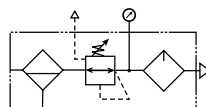

C105 Combination Units

Two Unit Combo

- 40 Micron Filter Element
- Manual Twist Drain
- Relieving Regulator
- 125 PSI (8.6 bar)
- Gauge Included

Port Size	Model Numbers
1/2"	C105-04BLBJCB
3/4"	C105-06BLBJCB

For other models refer to ordering information on next page.

A*	A†	B	C	D
C105-BL - B & D Bowls				
5.38 (136.6)	6.06 (153.9)	10.32 (262.1)	6.66 (169.2)	4.20 (106.7)
C105-BL - W Bowls				
5.38 (136.6)	6.06 (153.9)	10.44 (265.2)	6.78 (172.2)	4.20 (106.7)

Inches (mm)
 * 1/2 inch ports
 † 3/4 inch ports

Three Unit Combo

- 40 Micron Filter Element
- Manual Twist Drain
- Relieving Regulator
- 125 PSI (8.6 bar)
- Gauge Included

Port Size	Model Numbers
1/2"	C105-04FRLBJCB
3/4"	C105-06FRLBJCB