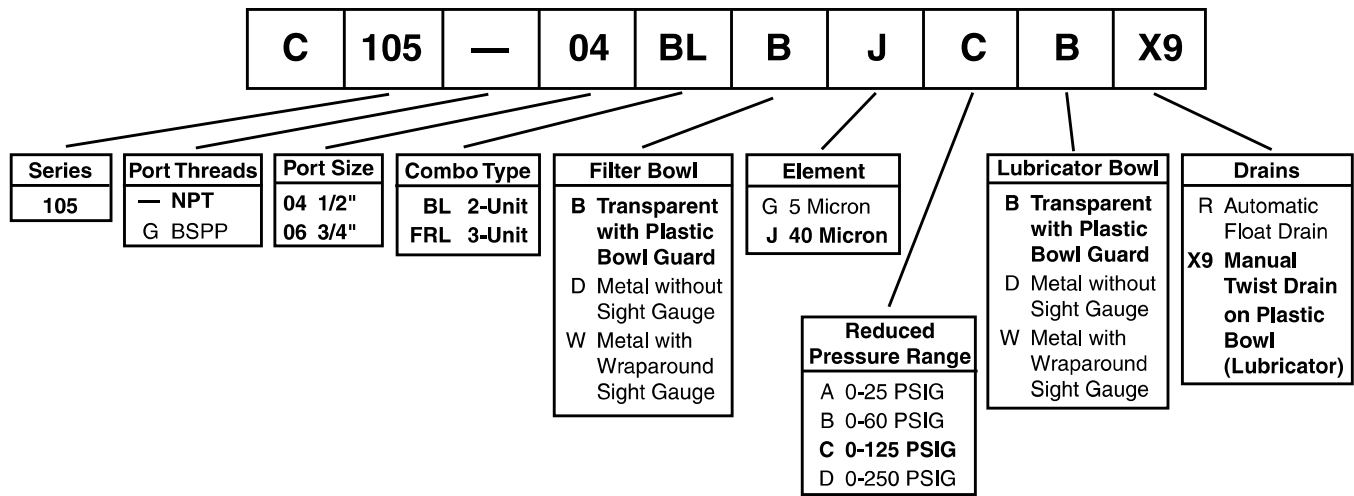

Ordering Information

BOLD ITEMS ARE MOST POPULAR.

⚠ WARNING
Product rupture can cause serious injury. Do not connect regulator to bottled gas. Do not exceed maximum primary pressure rating.

⚠ CAUTION:
REGULATOR PRESSURE ADJUSTMENT – The working range of knob adjustment is designed to permit outlet pressures within their full range. Pressure adjustment beyond this range is also possible because the knob is not a limiting device. This is a common characteristic of most industrial regulators, and limiting devices may be obtained only by special design. For best performance, regulated pressure should always be set by increasing the pressure up to the desired setting.

Polyurethane Bowls and Sight Gauges Offer Improved Chemical Compatibility.

**C105 Combination Units
Kits & Accessories**

Mounting Bracket Kit (2 Required) SAR105Y57

See individual component sections for other kits and accessories.