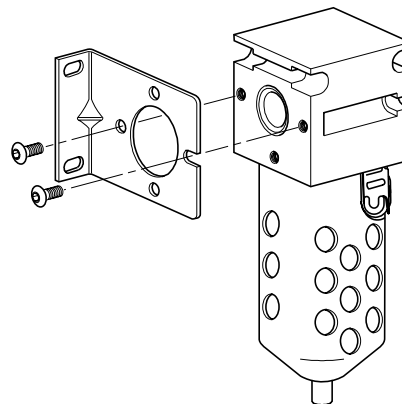

Polyurethane Bowls and Sight Gauges Offer Improved Chemical Compatibility.

**C105 Combination Units
 Kits & Accessories**

Mounting Bracket Kit (2 Required)SAR105Y57

See individual component sections for other kits and accessories.

Bracket Installation

QUBE Features
Filters
Coalescing Filters
Regulators
Lubricators
Integral Filter Regulators
Combination Units
Accessories
Soft Start Valves
Mounting Brackets