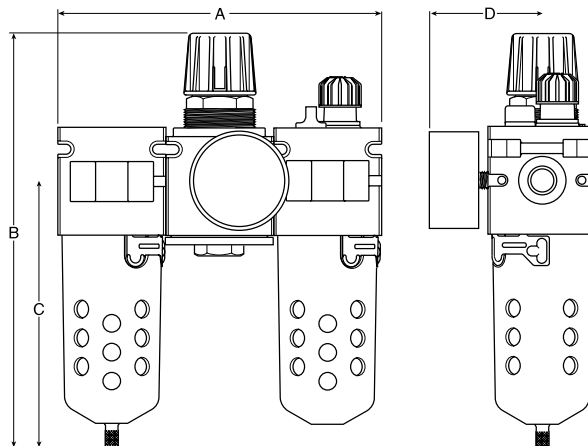

C105 Combination Units

Two Unit Combo

- 40 Micron Filter Element
- Manual Twist Drain
- Relieving Regulator
- 125 PSI (8.6 bar)
- Gauge Included

Port Size	Model Numbers
1/2"	C105-04BLBJCB
3/4"	C105-06BLBJCB

For other models refer to ordering information on next page.

A*	A†	B	C	D
C105-BL - B & D Bowls				
5.38 (136.6)	6.06 (153.9)	10.32 (262.1)	6.66 (169.2)	4.20 (106.7)
C105-BL - W Bowls				
5.38 (136.6)	6.06 (153.9)	10.44 (265.2)	6.78 (172.2)	4.20 (106.7)

Inches (mm)
 * 1/2 inch ports
 † 3/4 inch ports

Three Unit Combo

- 40 Micron Filter Element
- Manual Twist Drain
- Relieving Regulator
- 125 PSI (8.6 bar)
- Gauge Included

Port Size	Model Numbers
1/2"	C105-04FRLBJCB
3/4"	C105-06FRLBJCB

For other models refer to ordering information on next page.

A*	A†	B	C	D
C105-BL - B & D Bowls				
8.07 (204.9)	9.09 (230.9)	10.31 (261.8)	6.56 (167)	4.20 (106.7)
C105-BL - W Bowls				
8.07 (204.9)	9.09 (230.9)	10.41 (264.4)	6.66 (169.2)	4.20 (106.7)