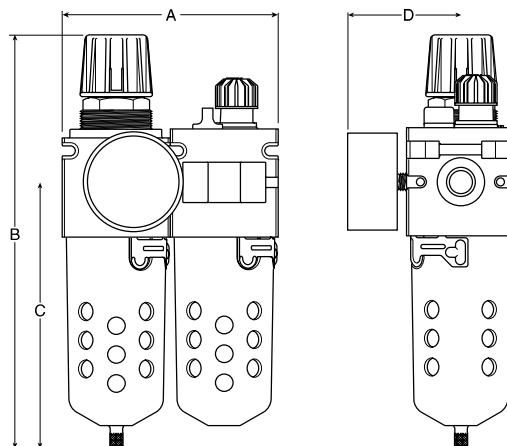

C105 Combination Units

Two Unit Combo

- 40 Micron Filter Element
- Manual Twist Drain
- Relieving Regulator
- 125 PSI (8.6 bar)
- Gauge Included

Port Size	Model Numbers
1/2"	C105-04BLBJCB
3/4"	C105-06BLBJCB

For other models refer to ordering information on next page.

A*	A†	B	C	D
C105-BL - B & D Bowls				
5.38 (136.6)	6.06 (153.9)	10.32 (262.1)	6.66 (169.2)	4.20 (106.7)
C105-BL - W Bowls				
5.38 (136.6)	6.06 (153.9)	10.44 (265.2)	6.78 (172.2)	4.20 (106.7)

Inches (mm)
 * 1/2 inch ports
 † 3/4 inch ports

Three Unit Combo

- 40 Micron Filter Element
- Manual Twist Drain
- Relieving Regulator
- 125 PSI (8.6 bar)
- Gauge Included

Port Size	Model Numbers
1/2"	C105-04FRLBJCB
3/4"	C105-06FRLBJCB

For other models refer to ordering information on next page.

A*	A†	B	C	D
C105-BL - B & D Bowls				
8.07 (204.9)	9.09 (230.9)	10.31 (261.8)	6.56 (167)	4.20 (106.7)
C105-BL - W Bowls				
8.07 (204.9)	9.09 (230.9)	10.41 (264.4)	6.66 (169.2)	4.20 (106.7)