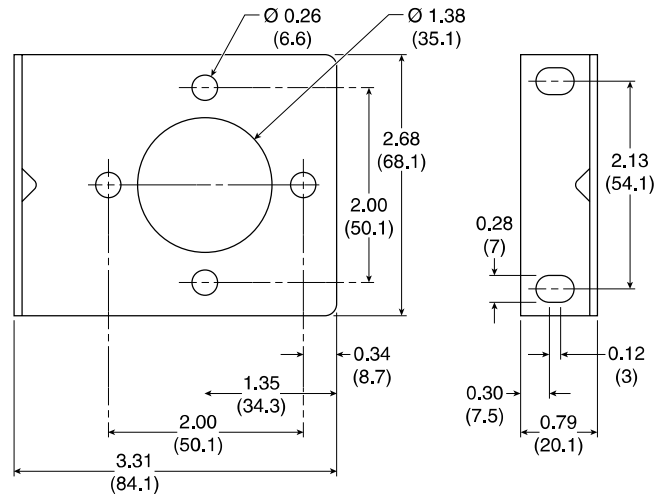

Ordering Information

BOLD ITEMS ARE MOST POPULAR.

⚠ WARNING
Product rupture can cause serious injury. Do not connect regulator to bottled gas. Do not exceed maximum primary pressure rating.

⚠ CAUTION:
REGULATOR PRESSURE ADJUSTMENT – The working range of knob adjustment is designed to permit outlet pressures within their full range. Pressure adjustment beyond this range is also possible because the knob is not a limiting device. This is a common characteristic of most industrial regulators, and limiting devices may be obtained only by special design. For best performance, regulated pressure should always be set by increasing the pressure up to the desired setting.

Polyurethane Bowls and Sight Gauges Offer Improved Chemical Compatibility.

**C105 Combination Units
Kits & Accessories**

Mounting Bracket Kit (2 Required) SAR105Y57

See individual component sections for other kits and accessories.

Bracket Installation

QUBE Features
Filters
Coalescing Filters
Regulators
Lubricators
Integral Filter Regulators
Combination Units
Accessories
Soft Start Valves
Mounting Brackets